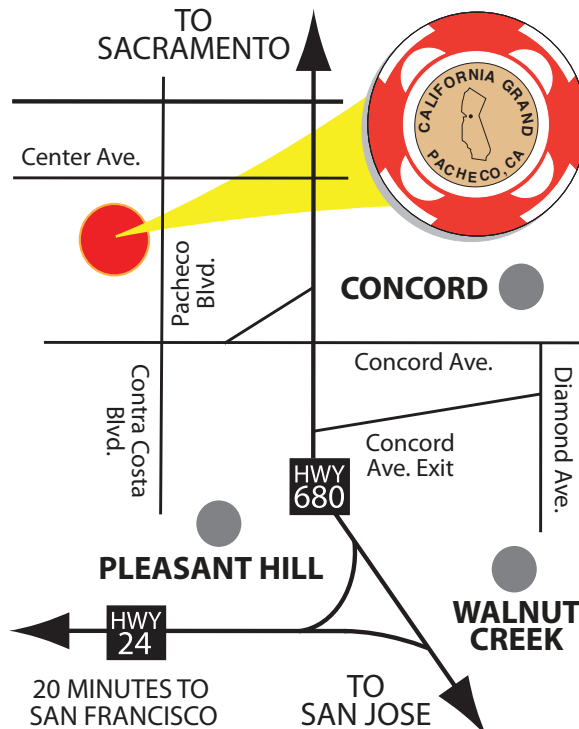

From Sacramento: Take I-80 west towards San Francisco. Merge onto Highway 680 South towards Benicia/San Jose and cross the Benicia Bridge. Take the Concord Avenue exit and stay in the right lane. Turn right immediately onto Pacheco Blvd. and drive about 1/2 mile to the California Grand Casino at 5988 Pacheco Blvd.

From Richmond/San Pablo: Take Highway 4 east towards Martinez/Stockton. After about 11.5 miles take the Pacheco Blvd. exit. Turn left onto Muir Road. Turn right onto Pacheco Blvd. and drive to the California Grand Casino at 5988 Pacheco Blvd.

From the South Bay: Take Highway 680 north towards Sacramento. About 4 miles north of Walnut Creek, take the Concord Avenue exit and stay in the left lane. Turn left onto Diamond Avenue, go one block to Concord Avenue. Turn left on Concord Avenue and drive under the freeway to Contra Costa/Pacheco Blvd. Turn right on Contra Costa/Pacheco Blvd. and drive about 1/2 mile to the California Grand Casino at 5988 Pacheco Blvd.

FREE VALET PARKING DAILY!

PLEASE GAMBLE RESPONSIBLY. Gambling problem? Call 1-800-GAMBLER